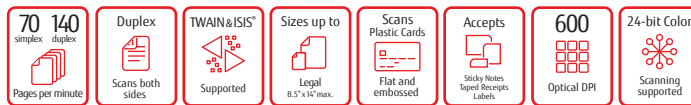

The next generation in scanning excellence

Fujitsu fi-8170 Document Scanner

Technical Information	
Scanner Type	ADF (Automatic Document Feeder) / Manual Feed, Duplex
Scanning Speed^{*1} (A4 Portrait) (Color / Grayscale^{*2} / Monochrome^{*3})	Simplex: 70 ppm (200/300 dpi) Duplex: 140 ipm (200/300 dpi)
Image Sensor Type	CIS x 2 (front x 1, back x 1)
Light Source	RGB LED x 2 (front x 1, back x 1)
Optical Resolution	600 dpi
Output Resolution^{*4} (Color / Grayscale / Monochrome)	50 to 600 dpi (adjustable by 1 dpi increments) 1,200 dpi (driver)^{*5}
Output Format	Color: 24-bit, Grayscale: 8-bit, Monochrome: 1-bit
Background Colors	White/Black (selectable)
Document Size	
Maximum^{*6}	8.5 x 14 in. (215.9 x 355.6 mm)
Minimum	1.9 x 2 in. (48x50 mm)
Long Page Scanning^{*7}	240 in. (6,096 mm)
Paper Weight (Thickness)	
Paper	5.3 to 124 lb (20 to 465 g/m²)^{*8}
Booklet	0.276 in. (Less than 7 mm)^{*9}
Plastic Card	0.055 in. (1.4 mm) or less^{*10}
ADF Capacity^{*11} ^{*12}	100 sheets (Letter 20 lb or A4 80 g/m²)
Expected Daily Volume^{*13}	10,000 sheets
Multifeed Detection	Overlap detection (Ultrasonic sensor) Length detection
Paper Protection	Image monitoring, Sound detection (iSOP)^{*14}
Interface	
USB	3.2 Gen 1x1 / USB 2.0 / USB 1.1
Ethernet	10BASE-T, 100BASE-TX, 1000BASE-T
Power Requirements	AC 100 to 240 V 50/60Hz
Power Consumption	
Operating Mode	28 W or less / 17 W (Eco mode)
Sleep Mode	2.0 W or less (LAN) / 1.4 W or less (USB)
Auto Standby (Off) Mode	0.2 W or less
Operating Environment	
Temperature	41 to 95 °F (5 to 35 °C)
Relative Humidity	15 to 80% (non-condensing)
Environmental Compliance	ENERGY STAR®, RoHS
Dimensions^{*15} (Width x Depth x Height)	11.8 x 6.7 x 6.4 in. (300 x 170 x 163 mm)
Weight	8.8 lb (4 kg)
Supported Operating System	Windows® 11, Windows® 10, Windows® 8.1, Windows® 7, Windows Server® 2022, Windows Server® 2019, Windows Server® 2016, Windows Server® 2012 R2, Windows Server® 2012, Windows Server® 2008 R2, macOS, Linux (Ubuntu)
Included Software / Drivers	PaperStream IP Driver (TWAIN/TWAIN x64/ISIS), WIA Driver^{*16}, Image Scanner Driver for macOS (ICA)^{*16*17}, Image Scanner Driver for Linux (SANE)^{*16*17}, PaperStream Capture, PaperStream ClickScan^{*17}, Software Operation Panel, Error Recovery Guide, ABBYY FineReader for ScanSnap™^{*17}, Scanner Central Admin
Image Processing Functions	Multi image output, Automatic color detection, Blank page detection, Dynamic threshold (iDTC), Advanced DTC, SDTC, Error diffusion, Dither, De-Screen, Emphasis, Dropout color (None/Red/Green/Blue/White/Saturation/Custom), sRGB output, Hole punch removal, Index tab cropping, Split image, De-Skew, Edge filler, Vertical streaks reduction, Background pattern removal, Cropping, Static threshold.
Included Items	ADF paper chute, AC cable, AC adapter, USB cable, Setup DVD-ROM
Trade Compliant^{*18}	PN: PA03810-B075